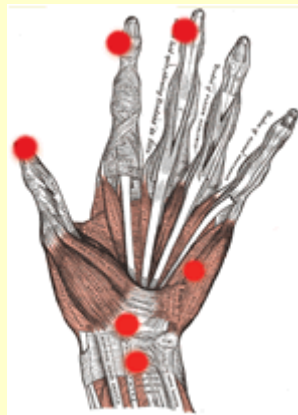

- Comfortable "No Grip" design reduces stress on the hands and fingers.
- Got writer's cramp or calluses? See what the PenAgain™ does to alleviate your symptoms.
- A wide variety of colors are available to suit your needs. More colors coming soon. Stay tuned...
- The new Ergo-Sof PenAgain and the original PenAgain now come equipped with a pocket clip, retractable cap, easier refill replacement and a more streamlined ergonomic look. They are very pleasing to the eye and are guaranteed to be the most unique gift you have ever bought for yourself or for a loved one. Just see what happens when you use one at your next group meeting, sitting in class or even signing your credit card slip at the store. It starts with its a puzzled look, then a request to hold it, then the inevitable "Where can I get one of these?" Be prepared to let others try it, they will demand it! Also another bit of advice; keep an eye on it at work, they have been known to disappear suddenly.
- The Penagain is now available in 4 different styles including two pen versions, a marker and highlighter. We will be introducing a children's pencil version, a dry erase, a mechanical pencil and hobby knife version in the coming months. Check back soon.

INK Cartridge Description: The new Ergo-Sof PenAgain and the Original PenAgain use a non-pressurized MED 1.0 mm black ink cartridge The Old Style PenAgain uses a Pressurized MED 1.0 mm Blue ink cartridge

See the Penagain in 3-d

Normal pens are not designed around the human hand and can cause discomfort in the fingers, develop sore muscles in the hand, and pinch nerves in the wrist.